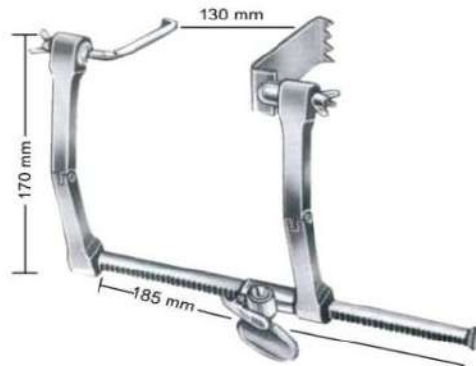

Blades 28x40mm
AZS 11-3324-03