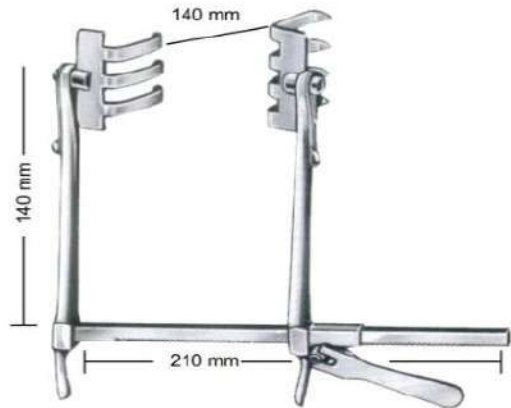

AZS 11-3321-00

Frazier Abdominal Retractors

16.5cm Opening

AZS 11-3322-00

Scoville-Richter Retractors
14cm Opening
 # AZS 11-3323-00

Blades 60x50mm Pair
 # AZS 11-3324-01

Blades 48x50mm
 # AZS 11-3324-02

Blades 38x62mm
 # AZS 11-3324-04