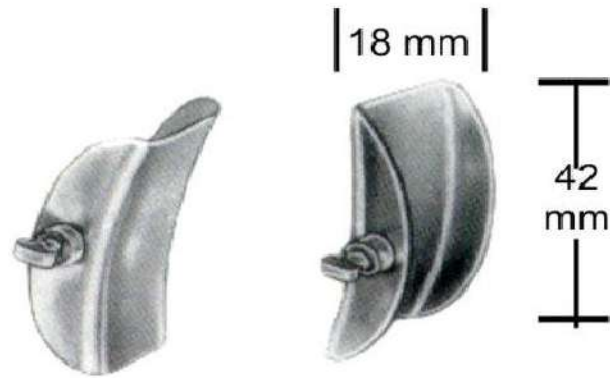

Lateral Blades Set
AZS 11-3302-01