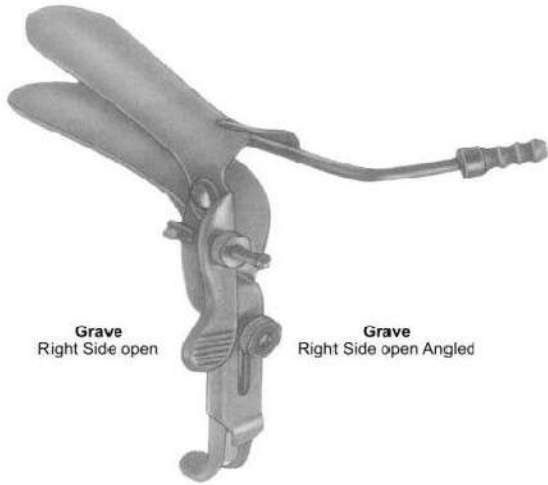

115mmx35mm
AZS 26-6110-03

Grave Right Side open Grave Right Side open Angled

Grave Vaginal Speculas Right side open

101mmx35mm
AZS 26-6112-02

Endospeculas Lateral
AZS 26-6113-00

Pederson Vaginal Speculas

75x13mm Small
AZS 26-6114-01