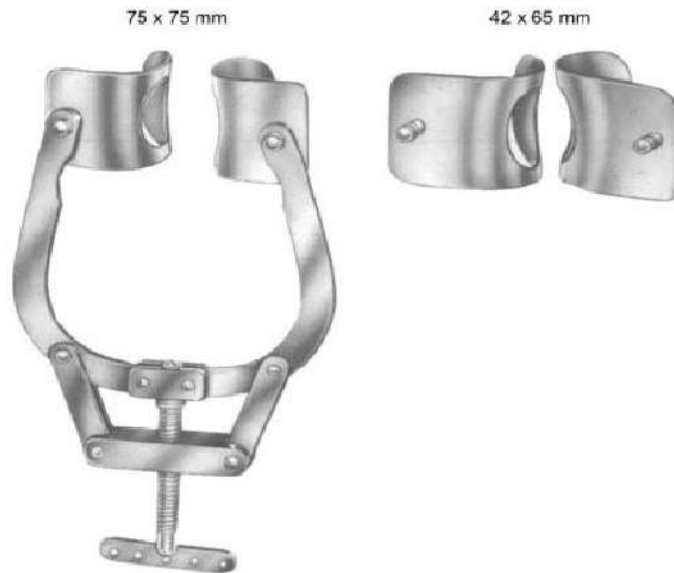

**Mercedes-Retractor Rib
Spreaders Complete**
AZS 14-4238-00